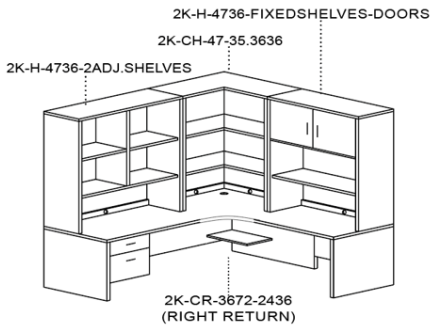

Hutches (H)

Model#	Depth	Width	Height	List Price
2K-H-4760	13.5"	60"	47"	$955
2K-H-4766	13.5"	66"	47"	$955
2K-H-4772	13.5"	72"	47"	$955
2K-H-4736-2ADJ.SHELVES	13.5"	36"	47"	$922
2K-H-4748-2ADJ.SHELVES	13.5"	48"	47"	$1048
2K-CH-47-3636	13.5"	36"	47"	$1144
2K-H-4272-MAILSLOTS	13.5"	72"	42"	$1511

• Hutches also available in 36" and 42" heights at the same price.