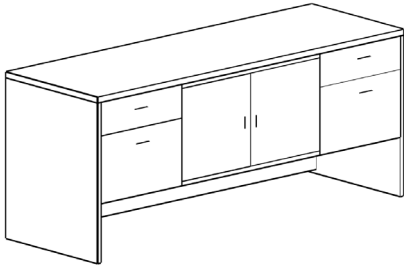

Credenzas (C) - File Closed File (FCF)

Model#	Depth	Width	Height	List Price
2K-C-2472-FCF	24"	72"	29.5"	$1660
2K-C-2466-FCF	24"	66"	29.5"	$1533
2K-C-2460-FCF	24"	60"	29.5"	$1424
2K-C-2072-FCF	20"	72"	29.5"	$1393
2K-C-2066-FCF	20"	66"	29.5"	$1269
2K-C-2060-FCF	20"	60"	29.5"	$1152

• Upgrade any ped to BBF or FF - $214 per ped.