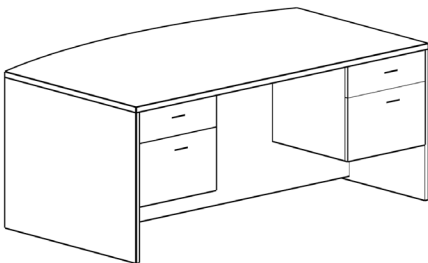

Desks Double Pedestal (DP) With Fan Top

Model#	Depth	Width	Height	List Price
2K-DP-3672-FAN	36"	72"	29.5"	$1393
2K-DP-3072-FAN	30"	72"	29.5"	$1330
2K-DP-3066-FAN	30"	66"	29.5"	$1269
2K-DP-3060-FAN	30"	60"	29.5"	$1152

- Right pedestal is standard.
- Includes Full Modesty.
- Upgrade any ped to BBF or FF - $214 per ped.