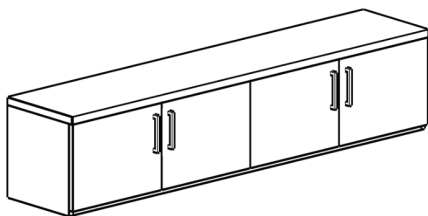

Hutches (H) - Overhead

Model#	Depth	Width	Height	List Price
2K-H-30-OVERHEAD (Wall Mount)	14.5"	30"	14.5"	$751
2K-H-36-OVERHEAD (Wall Mount)	14.5"	36"	14.5"	$805
2K-H-48-OVERHEAD (Wall Mount)	14.5"	48"	14.5"	$1071
2K-H-60-OVERHEAD (Wall Mount)	14.5"	60"	14.5"	$1314
2K-H-72-OVERHEAD (Wall Mount)	14.5"	72"	14.5"	$1408