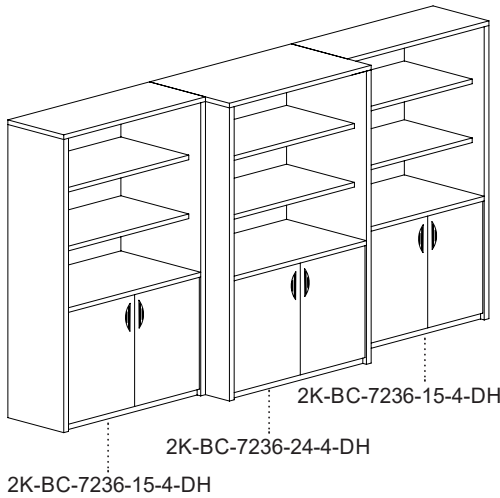

Bookcases With Doors

Model#	Depth	Width	Height	List Price
2K-BC-4236-15-2-DH	15"	36"	42"	$1038
2K-BC-4236-24-2-DH	24"	36"	42"	$1192
2K-BC-4836-15-3-DH	15"	36"	48"	$1144
2K-BC-4836-24-3-DH	24"	36"	48"	$1298
2K-BC-6036-15-4-DH	15"	36"	60"	$1333
2K-BC-6036-24-4-DH	24"	36"	60"	$1492
2K-BC-7236-15-4-DH	15"	36"	72"	$1460
2K-BC-7236-24-4-DH	24"	36"	72"	$1617
2K-BC-7736-15-5-DH	15"	36"	77"	$1586
2K-BC-7736-24-5-DH	24"	36"	77"	$1744
2K-BC-8436-15-5-DH	15"	36"	84"	$1903
2K-BC-8436-24-5-DH	24"	36"	84"	$2378

For Ordering Reference:
2K (2000 Series) **-BC** (Bookcase) **-7326** (72" High x 36" Wide) **-15** (15" Deep) **-4** (4 Adjustable Shelves) **-DH** (2 Doors on Bottom)