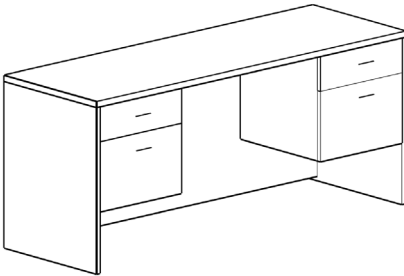

Credenzas (C) - File Open File (FOF)

Model#	Depth	Width	Height	List Price
2K-C-2472-FOF	24"	72"	29.5"	$1393
2K-C-2466-FOF	24"	66"	29.5"	$1269
2K-C-2460-FOF	24"	60"	29.5"	$1152
2K-C-2072-FOF	20"	72"	29.5"	$1327
2K-C-2066-FOF	20"	66"	29.5"	$1203
2K-C-2060-FOF	20"	60"	29.5"	$1086

• Upgrade any ped to BBF or FF - $214 per ped.

Computer Corners & Credenzas (R - Radius, CL - Curved Linear)

Model#	Depth	Width	Height	Description	List Price
2K-CCCSP-3660-BF	36"	60"	29.5"	Comp. Corner Credenza w/ BF Ped	$1405
2K-CCCSP-3666-BF	36"	66"	29.5"	Comp. Corner Credenza w/ BF Ped	$1446
2K-CCCSP-3672-BF	36"	72"	29.5"	Comp. Corner Credenza w/ BF Ped - 20" Hookup	$1446

2K-CCDSP-3672-BF	36"	72"	29.5"	Comp. Corner Desk w/ BF Ped - 24" Hookup	$1446

2K-CCCSP-3672-LF	36"	72"	29.5"	Comp. Corner Credenza w/Lateral File	$1693
2K-CCCSP-3672-5DR	36"	72"	29.5"	Comp. Corner Credenza w/5 Drwr. Ped.	$2563

2K-CC-3636	36"	36"	29.5"	Computer Corner	$838
2K-CC-4242	42"	42"	29.5"	Computer Corner	$904
2K-CC-4848	48"	48"	29.5"	Computer Corner	$1271