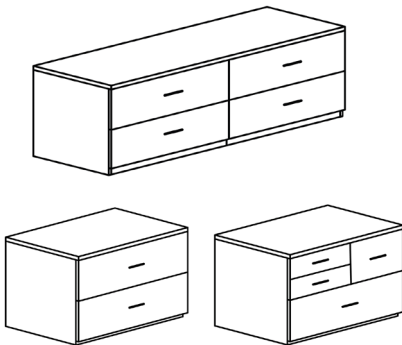

Lateral Files (LF)

Model#	Depth	Width	Height	List Price
2K-LF-2036-2D	20"	36"	29.5"	$1019
2K-LF-2436-2D	24"	36"	29.5"	$1161
2K-LF-2036-4D	20"	36"	29.5"	$1019
2K-LF-2436-4D	24"	36"	29.5"	$1161
2K-LF-2072-4D	20"	72"	29.5"	$1905
2K-LF-2472-4D	24"	72"	29.5"	$2171
2K-LATUC-2072	20"	72"	29.5"	$1905
2K-LATUC-2472	24"	72"	29.5"	$2171

- Includes Face Locks.