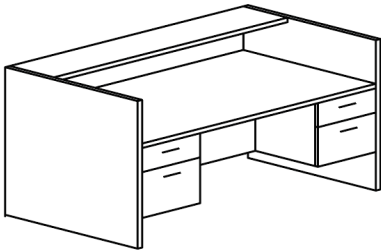

Reception Stations - Straight or Fan Front Reception DPs

Model#	Depth	Width	Height	List Price
2K-RECEP-DP-3060	30"	60"	43"	$2838
2K-RECEP-DP-3066	30"	66"	43"	$3017
2K-RECEP-DP-3072	30"	72"	43"	$3194
2K-RECEP-DP-3672	36"	72"	43"	$3194