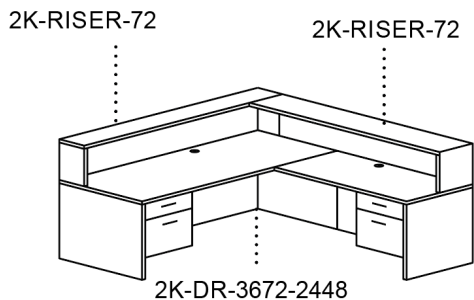

Risers

Model#	Depth	Width	Height	List Price
2K-RISER-20	12"	20"	14"	$302
2K-RISER-36	12"	36"	14"	$414
2K-RISER-42	12"	42"	14"	$448
2K-RISER-48	12"	48"	14"	$479
2K-RISER-60	12"	60"	14"	$636
2K-RISER-66	12"	66"	14"	$714
2K-RISER-72	12"	72"	14"	$765