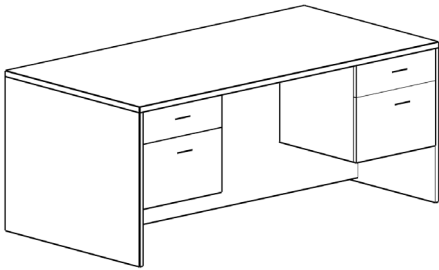

- Right pedestal is standard.
- Includes Full Modesty.
- Upgrade any ped to BBF or FF - \$214 per ped.

Desks Double Pedestal (DP)

| Model# | Depth | Width | Height | List Price |
|------------|-------|-------|--------|------------|
| 2K-DP-3672 | 36" | 72" | 29.5" | \$1393 |
| 2K-DP-3072 | 30" | 72" | 29.5" | \$1330 |
| 2K-DP-3066 | 30" | 66" | 29.5" | \$1269 |
| 2K-DP-3060 | 30" | 60" | 29.5" | \$1152 |