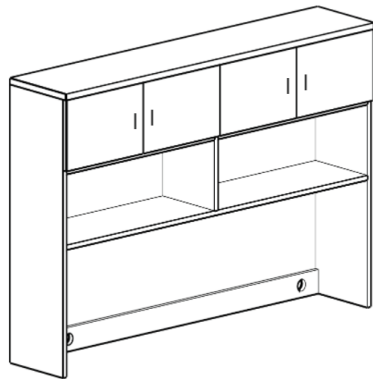

Hutches (H) - Doors

Model#	Depth	Width	Height	List Price
2K-H-4760-TOP DOORS	13.5"	60"	47"	$1268
2K-H-4766-TOP DOORS	13.5"	66"	47"	$1268
2K-H-4772-TOP DOORS	13.5"	72"	47"	$1268
2K-H-4772-OUTSIDE DOORS	13.5"	72"	47"	$1268
2K-H-4736-FIXEDSHELVES-TOP DOORS	13.5"	36"	47"	$987
2K-H-4748-FIXEDSHELVES-TOP DOORS	13.5"	48"	47"	$1199

• Hutches also available in 36" and 42" heights at the same price.